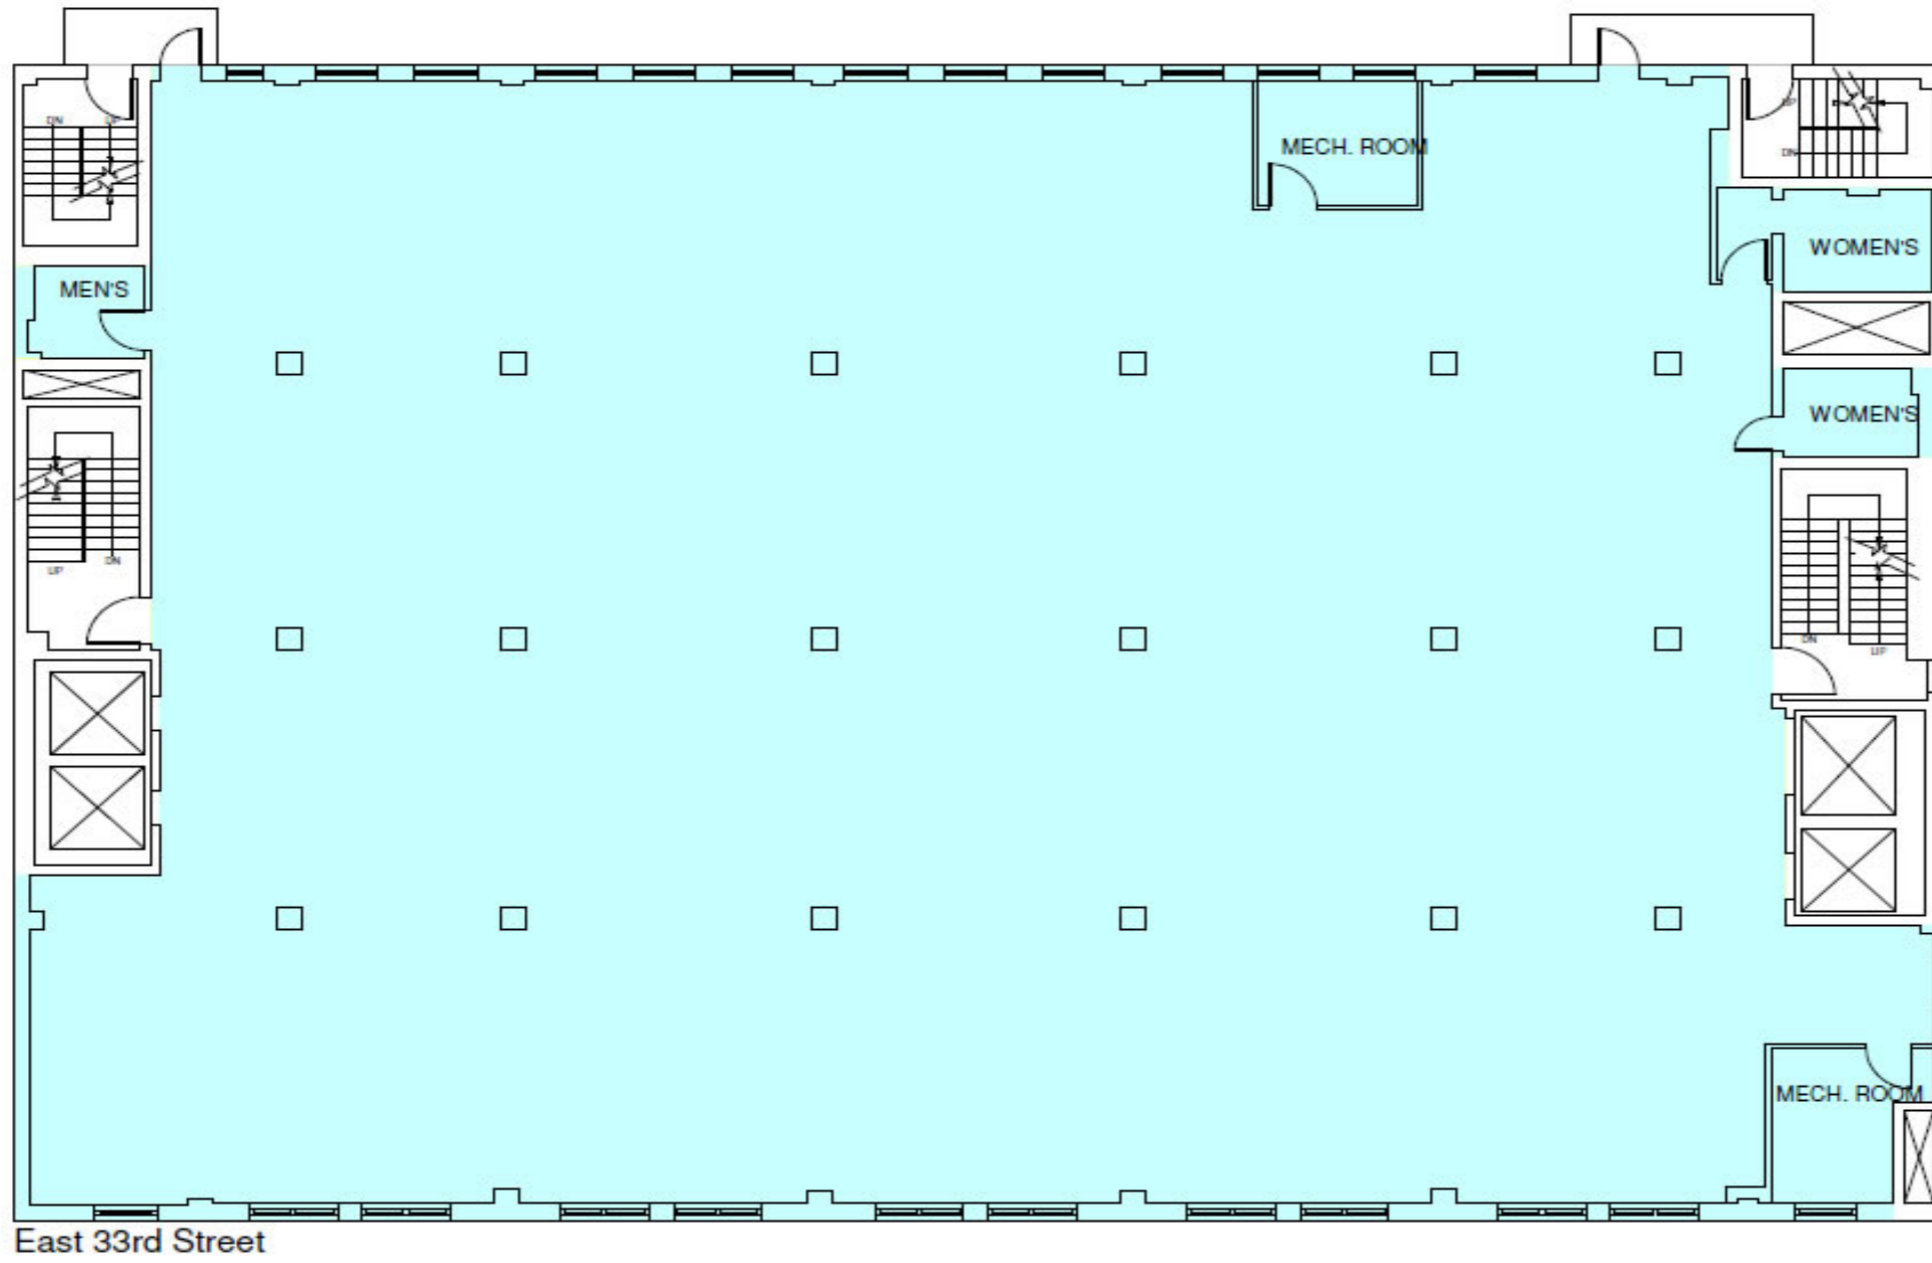

1 East 33rd Street

Typical Floor Plan

Note: All dimensions and conditions are approximate and for information only

K
R Koepfel Rosen LLC
40 East 69th Street
New York, NY 10021
212-249-1550
www.koepfelrosen.com

Scale: NTS
Date: February .1, 2016