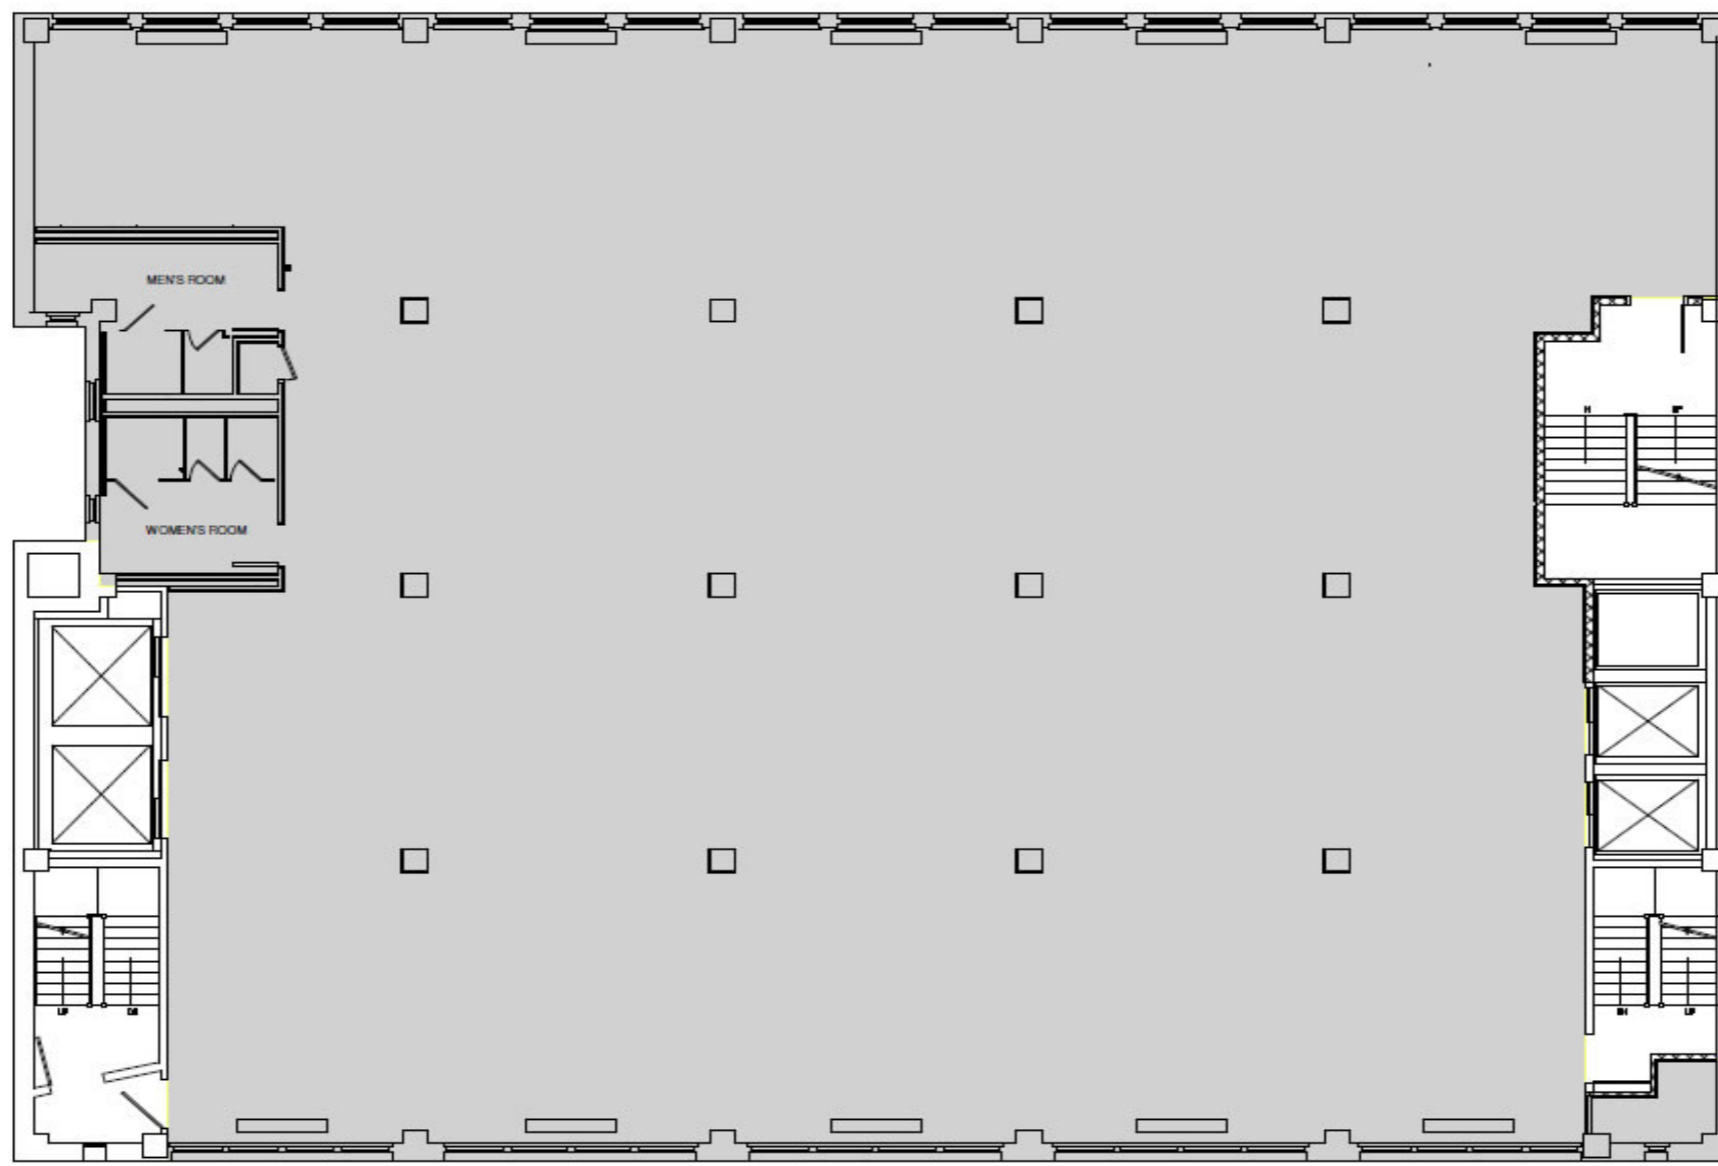

36 East 31st Street

Typical Floor Plan

East 31st Street

40 East 69th Street
New York, NY 10021
212-249-1550
www.koeppelrosen.com

Note: All dimensions and conditions are approximate and for information only

Scale: NTS
Date: February 10, 2016

For more information call
1- 212- 249- 1550
KOEPEL ROSEN
40 East 69th Street
New York, NY 10021
mkoeppel@koeppelrosen.com