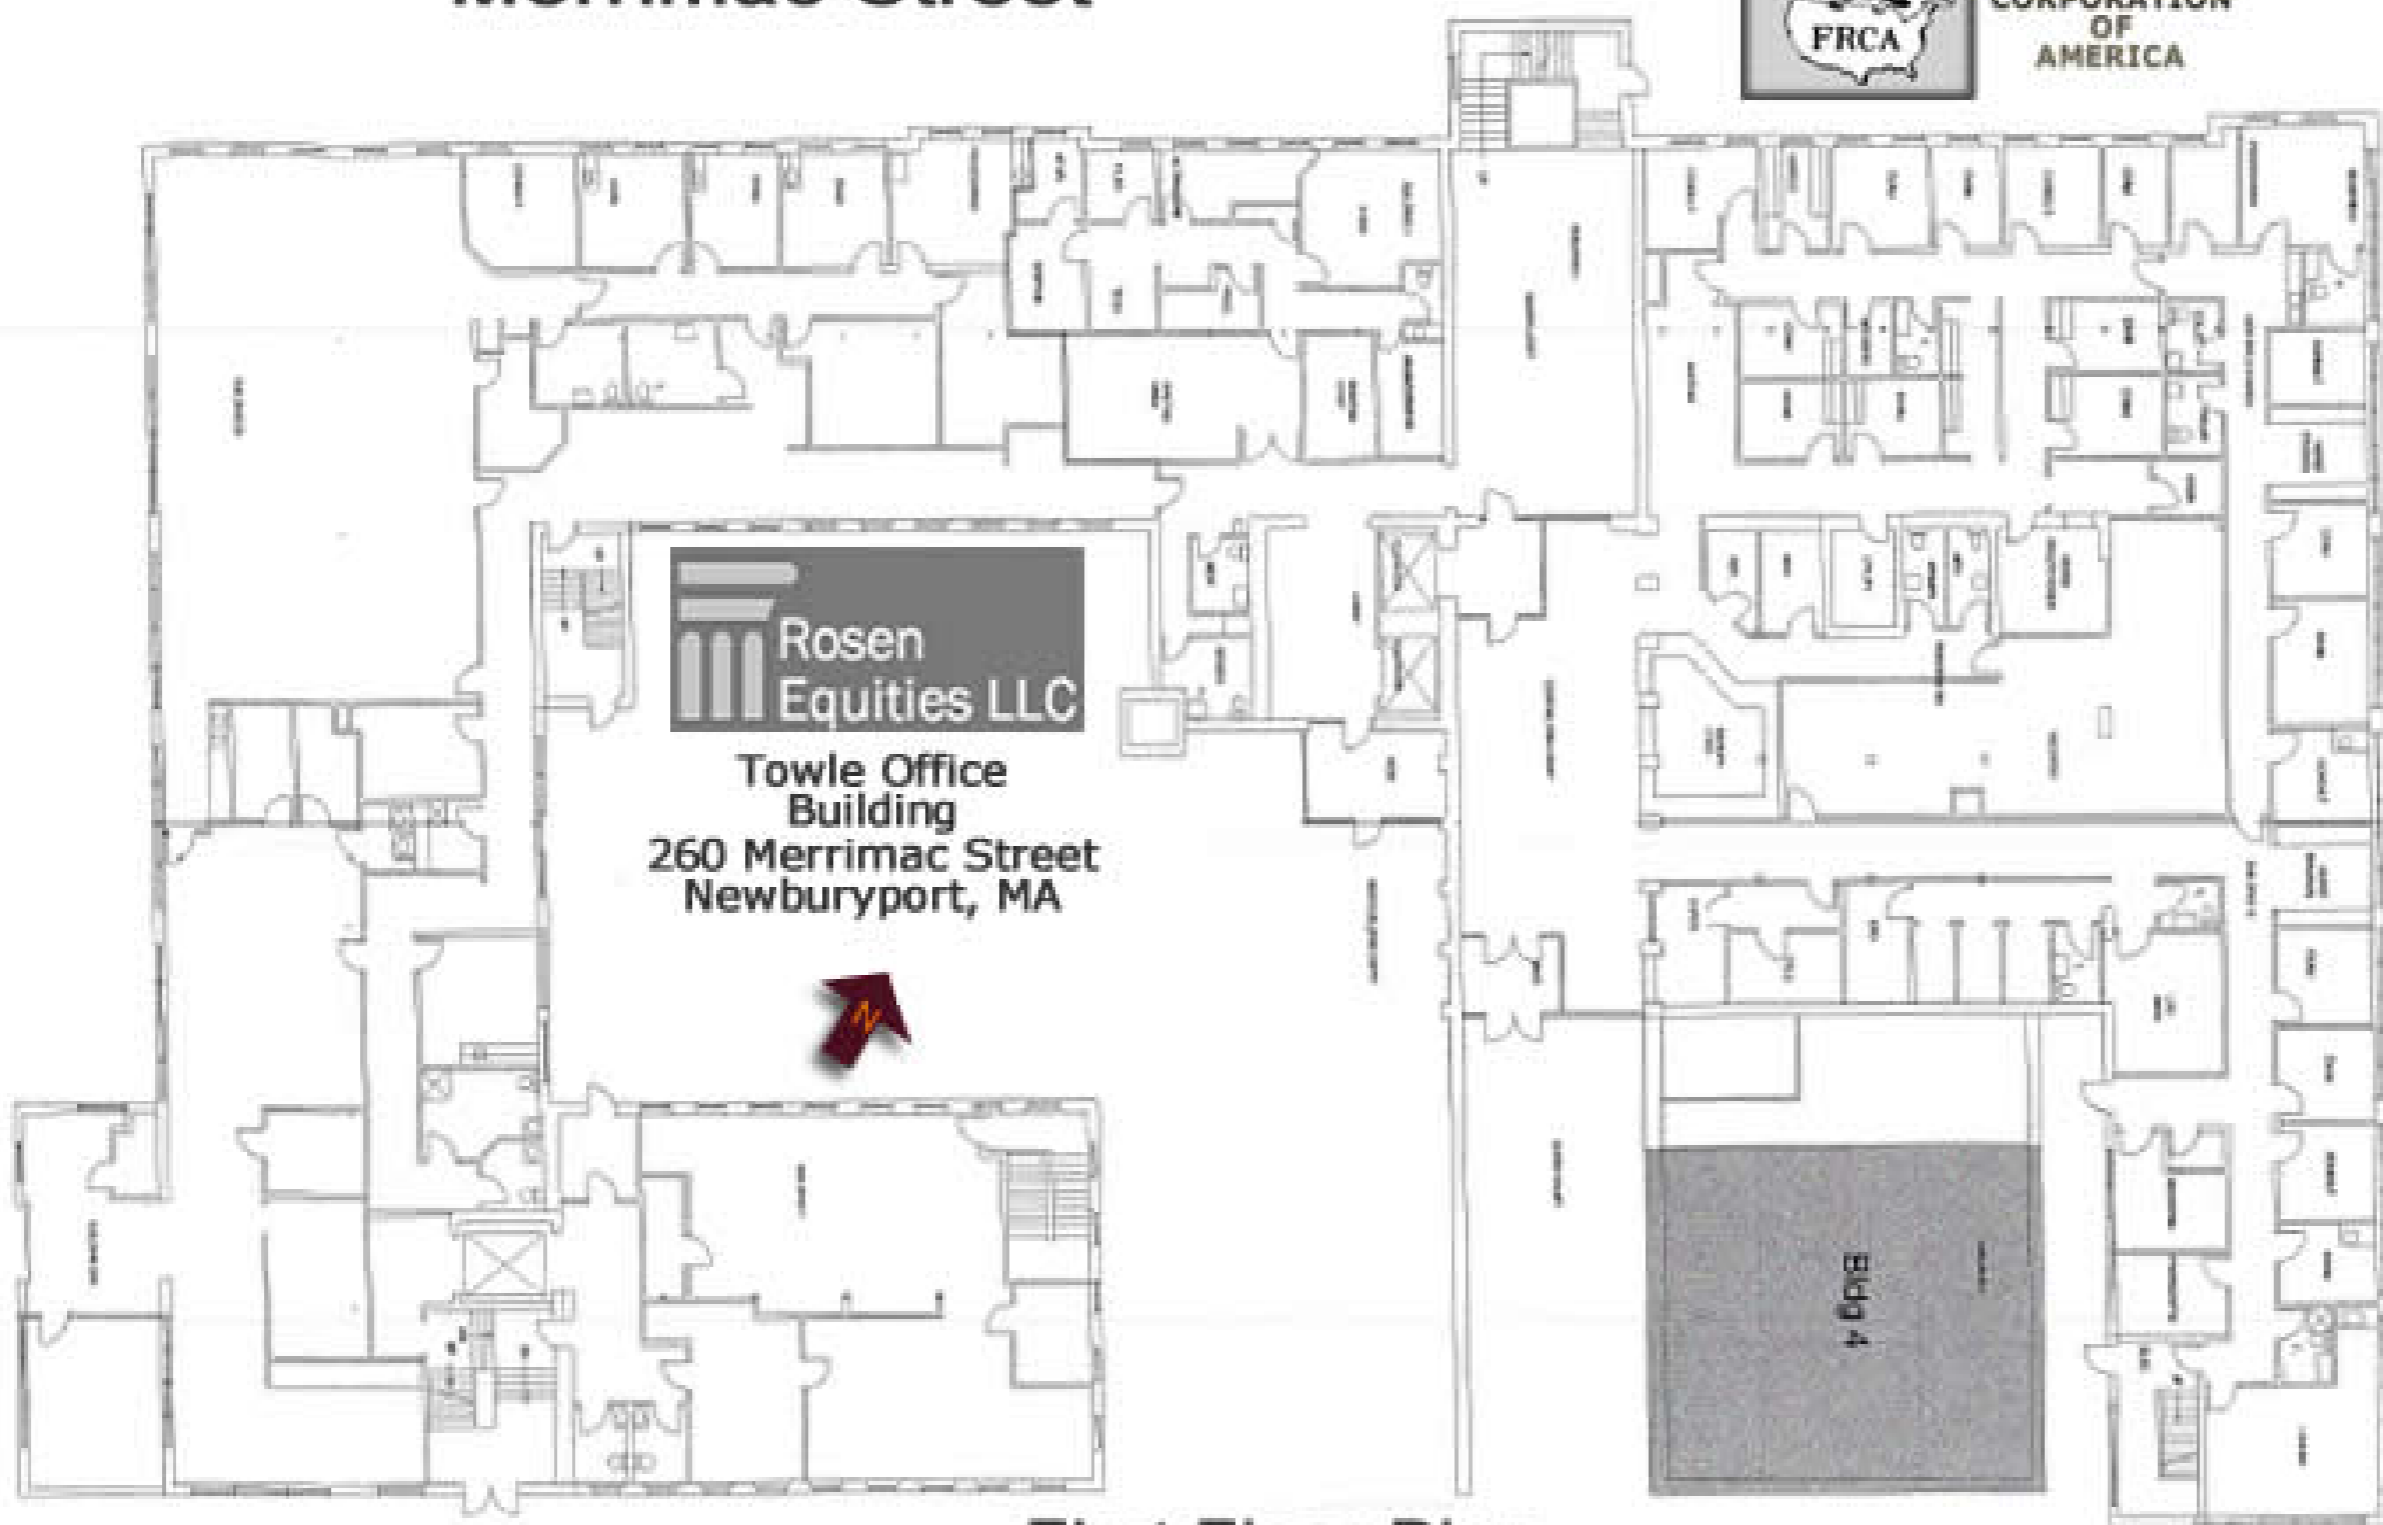

## Towle Office Building

260 Merrimac Street, Newburyport, MA 01950

Merrimac Street

THE  
FIRST REPUBLIC  
CORPORATION  
OF  
AMERICA

**First Floor Plan**  
**26,793.8 SF**