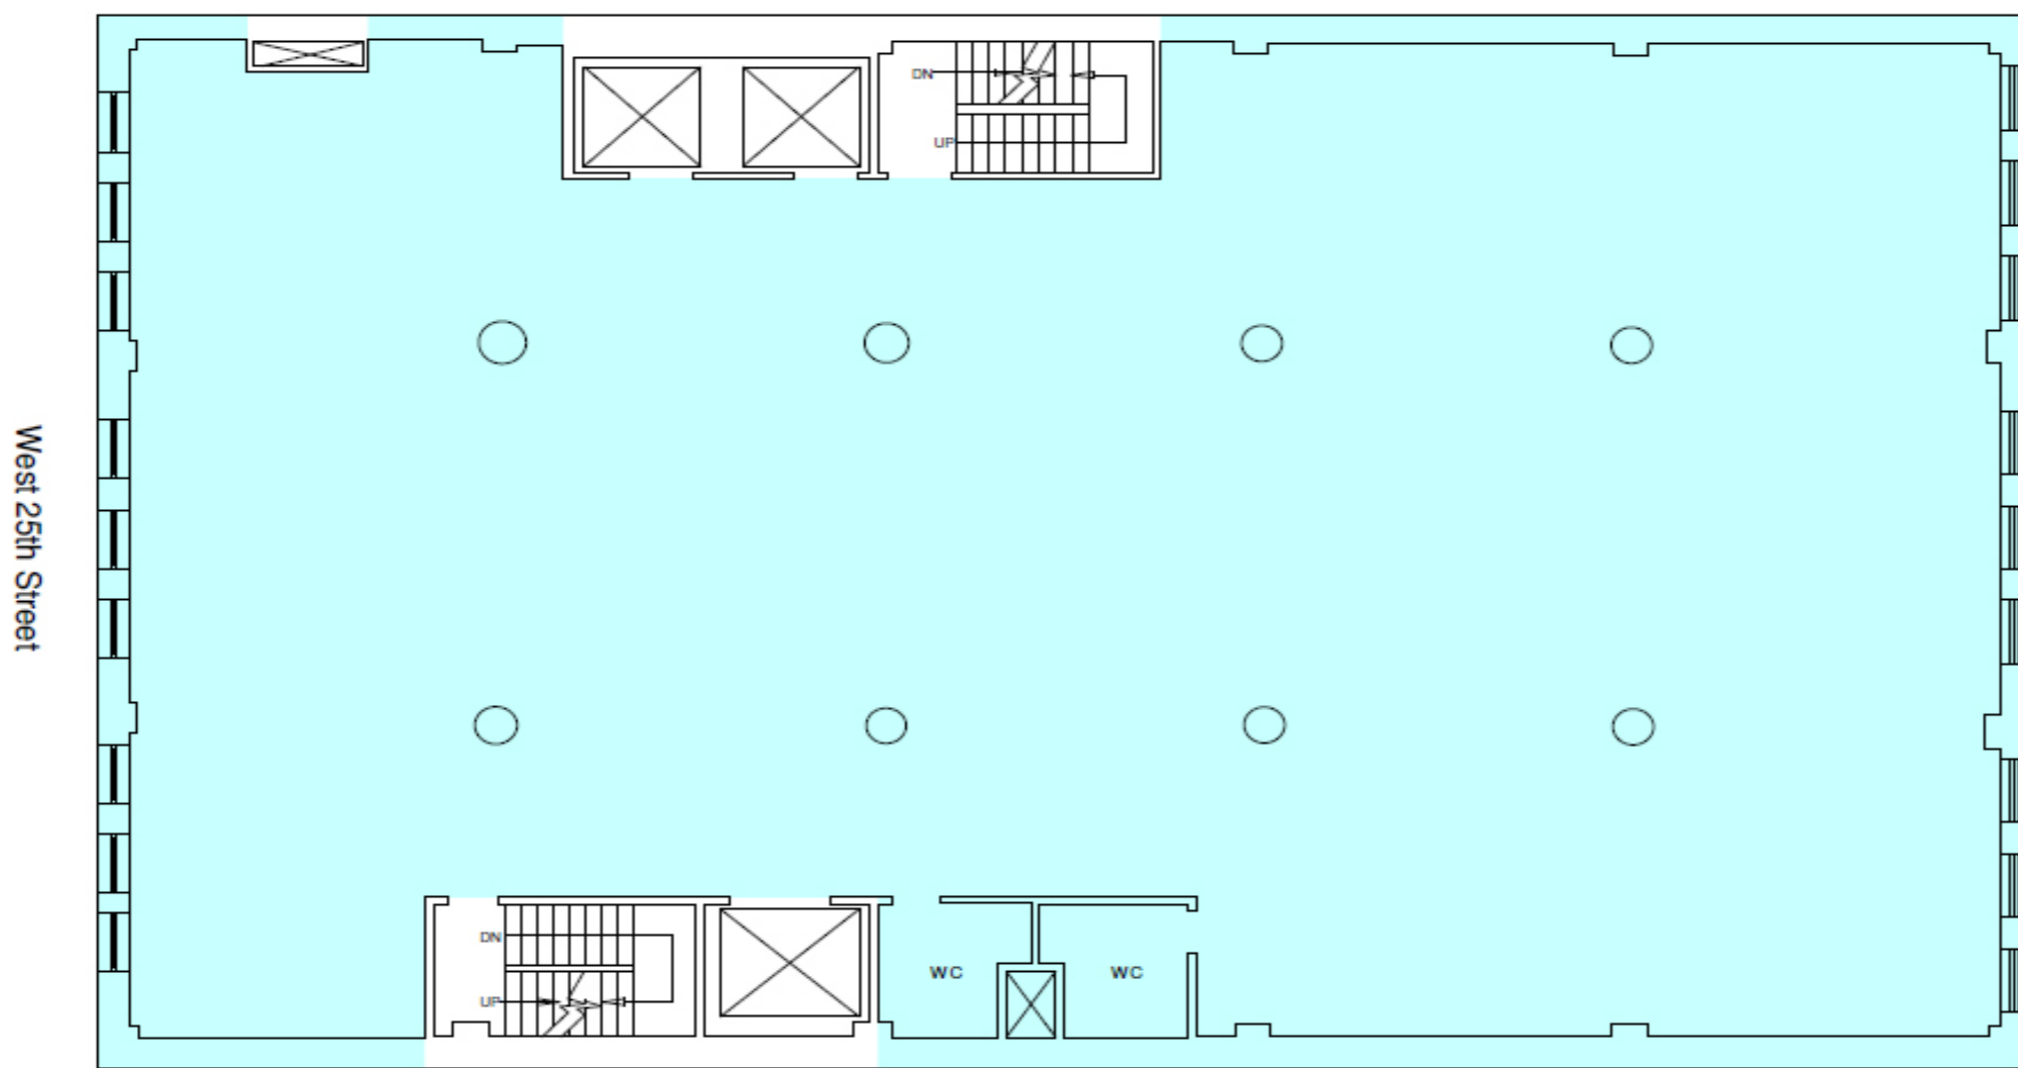

1- 212- 249- 1550

KOEPEL ROSEN

40 East 69th Street

New York, NY 10021

mkoepfel@koepfelrosen.com

152 West 25th Street

Typical Floor Plan

For more information call
1- 212- 249- 1550
KOEPEL ROSEN
40 East 69th Street
New York, NY 10021
mkoeppe@koeppelrosen.com